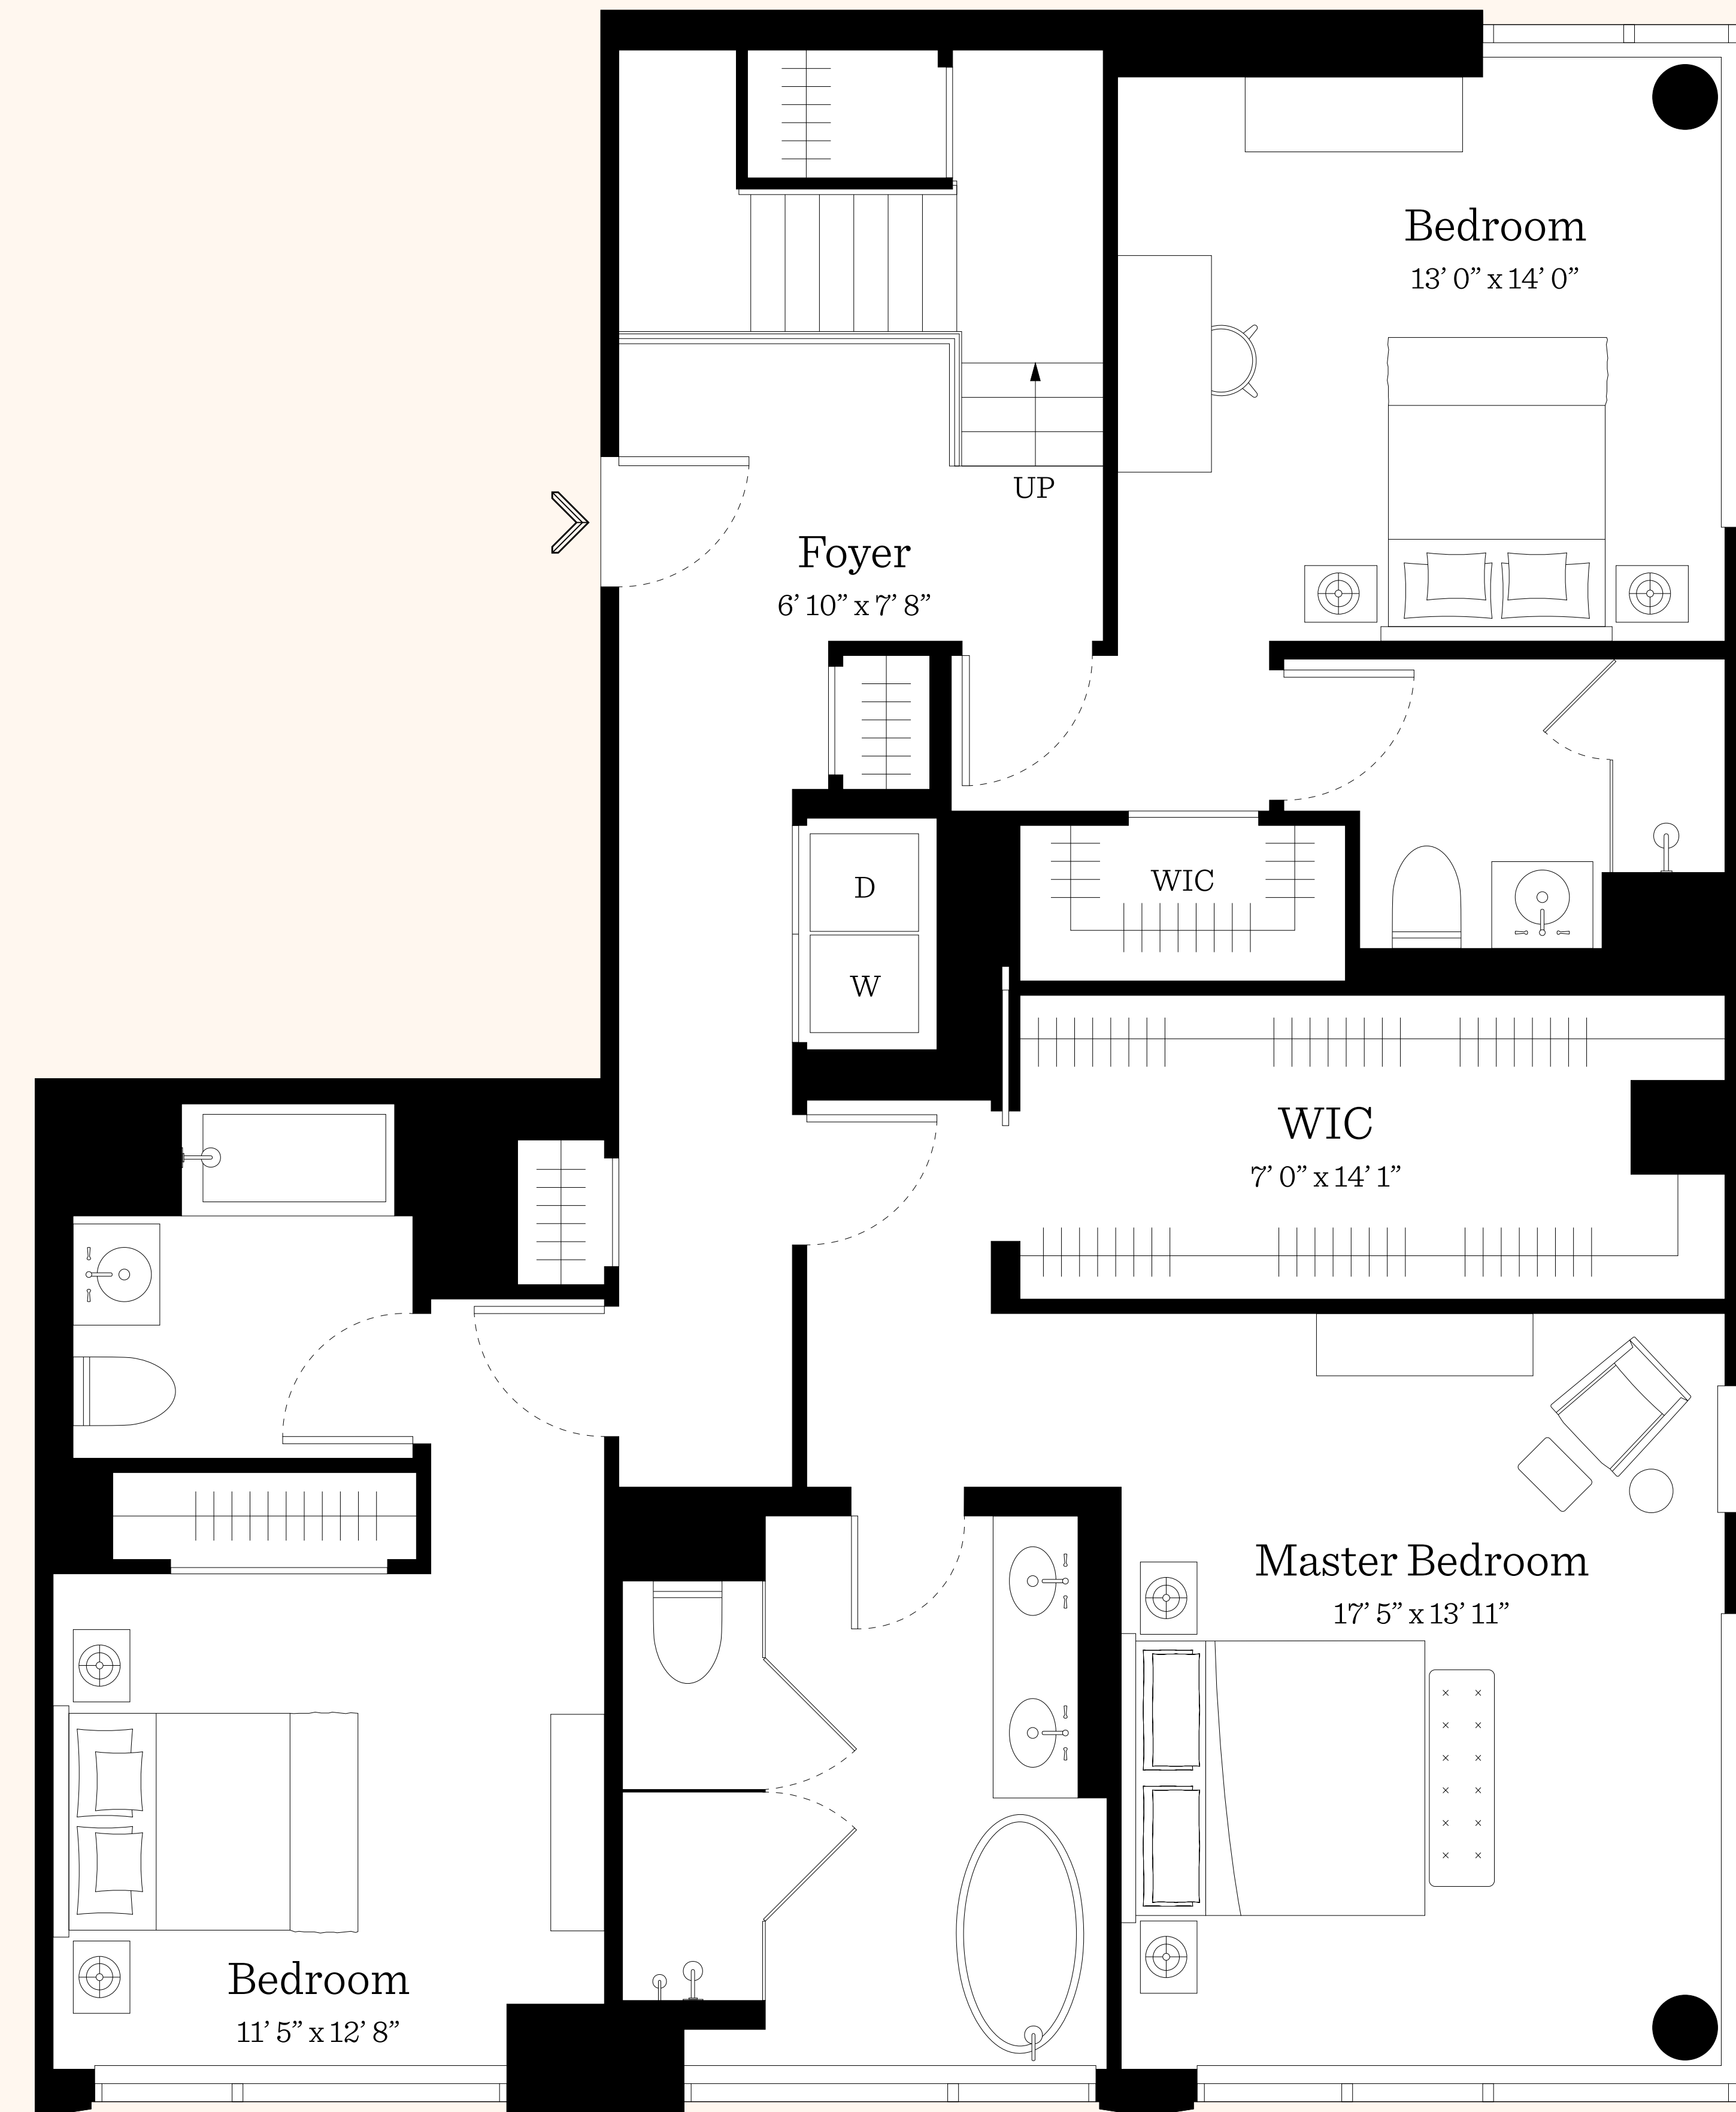

PENTHOUSE A

3 Bedrooms
3.5 Bathrooms

Interior: 2,926 SF / 272 SQM
Exterior: 358 SF / 33 SQM

Lower Level

Upper Level